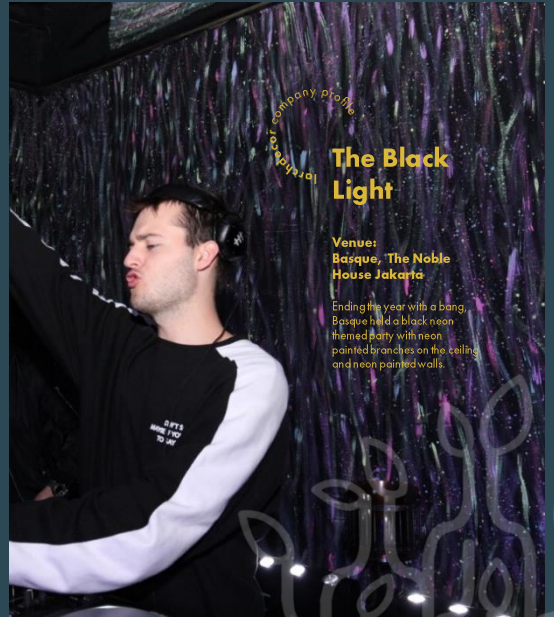

latrepreneur company profile

The Black Light

Venue:
Basque, The Noble House Jakarta

Ending the year with a bang, Basque held a black neon themed party with neon painted branches on the ceiling and neon painted walls.