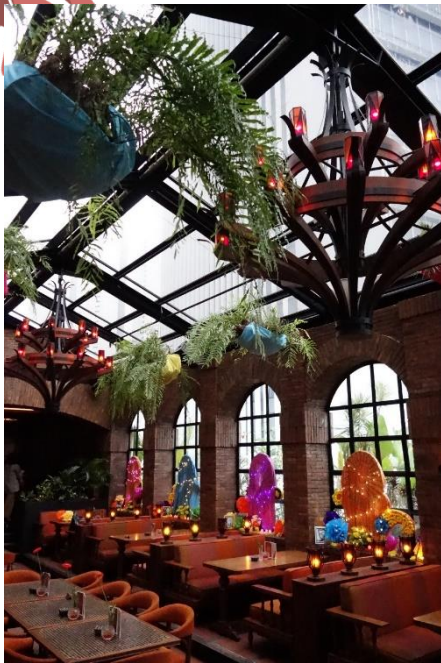

## The Black Light

**Venue:**  
Basque, The Noble House Jakarta

Ending the year with a bang, Basque held a black neon themed party with neon painted branches on the ceiling and neon painted walls.

# Day of The Dead 2017

**Venue:**  
Basque, The Noble House Jakarta

For Halloween 2017, we created a colorful decoration for every corner of the restaurant